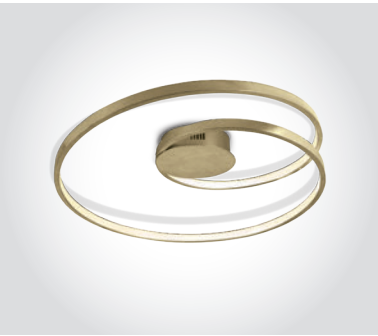

The Swirl Range

63062 | 36W | SMD 2835 | Steel + aluminium + acrylic

LED BUILT IN
80 CRI
CE
2 YEAR

IP20

63068A | 40W | SMD 2835 | Steel + aluminium + acrylic

LED BUILT IN
80 CRI
CE
2 YEAR

IP20

63068 | 30W | SMD 2835 | Steel + aluminium + acrylic