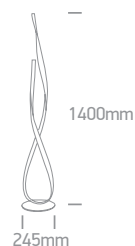

Order Code	Colour	Light Colour	CCT (K)	Watts	Lumen (lm)	Input	Class		Notes
61086A/W	White	Warm white	3000K	29W	1740lm	230V		1	Complete with 24V DC driver
61086A/B	Black	Warm white	3000K	29W	1740lm	230V		1	Complete with 24V DC driver
61086A/BS	Brass	Warm white	3000K	29W	1740lm	230V		1	Complete with 24V DC driver