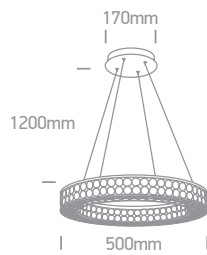

Order Code	Colour	Light Colour	CCT (K)	Watts	Lumen (lm)	Input	Class	Notes
63184C/C/W	Chrome	Warm white	3000K	24W	1300lm	230V	1	Complete with 600mA driver