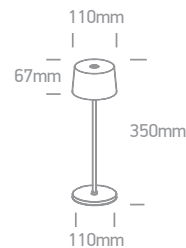

Rechargeable USB socket.

Charging time: 6Hrs
Working time: 9Hrs

61082A/BR

61082A | 3,3W | SMD LED | Touch switch | Dimmable | Die cast

Rechargeable USB socket.

Charging time: 6Hrs
Working time: 9Hrs

| Order Code | Colour | Light Colour | CCT (K) | Watts | Lumen (lm) | Class | Box | Notes |
|------------|--------|--------------|---------|-------|------------|-------|-----|---------------------------|
| 61082A/W | White | Warm white | 3000K | 3,3W | 200lm | III | 6 | 2x2200mAh lithium battery |
| 61082A/B | Black | Warm white | 3000K | 3,3W | 200lm | III | 6 | 2x2200mAh lithium battery |
| 61082A/BR | Brown | Warm white | 3000K | 3,3W | 200lm | III | 6 | 2x2200mAh lithium battery |