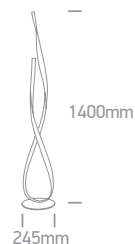

The Ribbon Floor Lamp

61086A/W

IP20

61086A | 29W | SMD 2835 | Steel + aluminium + acrylic

With ON/OFF Switch / EU Plug.

LED
 BUILT IN
80
 CRI **CE** **2**
 YEAR

61086A/B

IP20