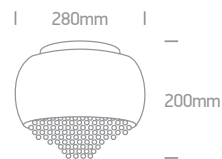

Modern Glass Art Range

62170A | 4x9W | G9 | Metal + glass

IP20

62170B | 6x9W | G9 | Metal + glass

IP20

| Order Code | Colour | Watts | Input | Class | | Notes |
|---------------|--------|-------|----------|-------|---|-------|
| 62170A | Copper | 4x9W | 100-240V | ⊕ | 1 | - |
| 62170B | Copper | 6x9W | 100-240V | ⊕ | 1 | - |