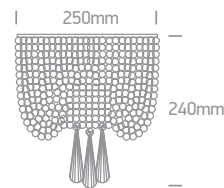

The Classic Luxury Range

62162A | 6x9W | G9 | Metal + plastic beads + glass

3
YEAR

IP20

60162 | 2x9W | G9 | Metal + Plastic beads + glass

3
YEAR

IP20

| Order Code | Colour | Watts | Input | Class | | Notes |
|---------------|--------|-------|----------|-------|---|-------|
| 62162A | Chrome | 6x9W | 100-240V | | 1 | - |
| 60162 | Chrome | 2x9W | 100-240V | | 8 | - |