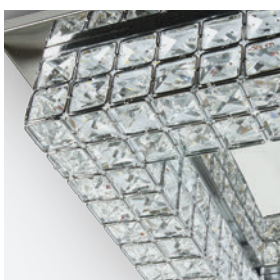

Order Code	Colour	Light Colour	CCT (K)	Watts	Lumen (lm)	Input	Class	📦	Notes
62184A/C/W	Chrome	Warm white	3000K	24W	1300lm	230V	⊕	1	Complete with 300mA driver
62184B/C/W	Chrome	Warm white	3000K	24W	1300lm	230V	⊕	1	Complete with 300mA driver