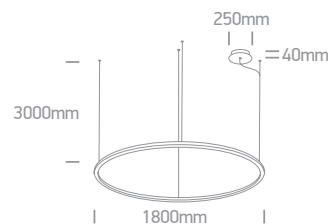

Order Code	Colour	Light Colour	CCT (K)	Watts	Lumen (lm)	Input	Class	Box	Notes
62156C/B/W	Black	Warm white	3000K	65W	4300lm	230V	⌚	1	Complete with 1600mA driver
62156C/BBS/W	Brushed brass	Warm white	3000K	65W	4300lm	230V	⌚	1	Complete with 1600mA driver
62156D/B/W	Black	Warm white	3000K	100W	6500lm	230V	⌚	1	Complete with 1200mA drivers