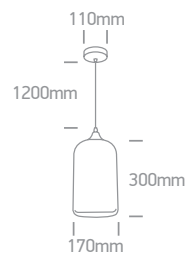

Order Code	Colour	Watts	Input	Class		Notes
63136/DC	Dark chrome	12W	100-240V		2	-
63138/A	Amber	12W	100-240V		4	-
63138/DC	Dark chrome	12W	100-240V		4	-