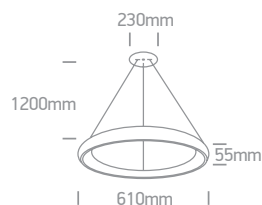

LED Pendant Rings

63050 | 40W | SMD 2835 | Steel + aluminium

IP20

62144NB | 50W | SMD 2835 | Metal

IP20

62144NB | 50W | SMD 2835 | Metal

new

IP20

63114 | 40W | SMD 2835 | Metal + ABS

IP20

Order Code	Colour	Light Colour	CCT (K)	Watts	Lumen (lm)	Input	Class	Box	Notes
63050/W	White	Warm white	3000K	40W	2250lm	230V	⊕	1	Complete with 24V DC driver
63050/B	Black	Warm white	3000K	40W	2250lm	230V	⊕	1	Complete with 24V DC driver
62144NB/W/W	White	Warm white	3000K	50W	3000lm	230V	⊕	1	Complete with 1200mA driver
62144NB/B/W	Black	Warm white	3000K	50W	3000lm	230V	⊕	1	Complete with 1200mA driver
62144NB/BBS/W	Brushed brass	Warm white	3000K	50W	3000lm	230V	⊕	1	Complete with 1200mA driver
62144NB/BGL/W	Brushed gold	Warm white	3000K	50W	3000lm	230V	⊕	1	Complete with 1200mA driver
63114/W/W	White	Warm white	3000K	40W	2400lm	230V	⊕	1	Complete with 1000mA driver
63114/B/W	Black	Warm white	3000K	40W	2400lm	230V	⊕	1	Complete with 1000mA driver