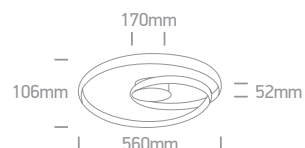

Order Code	Colour	Light Colour	CCT (K)	Watts	Lumen (lm)	Input	Class	Box	Notes
63062/BS	Brass	Warm white	3000K	36W	1800lm	230V	⊕	1	Complete with 24V DC driver
63068A/BS	Brass	Warm white	3000K	40W	2400lm	230V	⊕	1	Complete with 24V DC driver
63068/BS	Brass	Warm white	3000K	30W	1500lm	230V	⊕	1	Complete with 24V DC driver