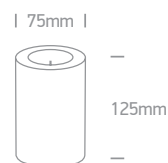

9C004B | LED | Flickering candle | Plastic

ON/OFF and 5 hours timer functions.