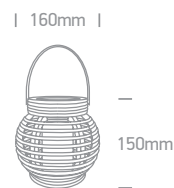

The LED Flickering Candles

9C006 | LED | Flickering flame | Metal + glass

ON/OFF and 5 hours timer functions.

IP20
offer

9C008 | LED | Flickering flame | Plastic

ON/OFF and 5 hours timer functions.

IP20
offer