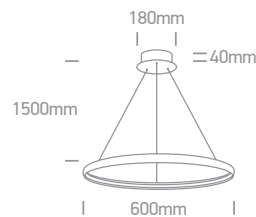

IP20

Order Code	Colour	Light Colour	CCT (K)	Watts	Lumen (lm)	Input	Class		Notes
63048/W	White	Warm white	3000K	19W	1000lm	230V		1	Complete with 24V DC driver
63048/B	Black	Warm white	3000K	19W	1000lm	230V		1	Complete with 24V DC driver
63048/C	Chrome	Warm white	3000K	19W	1000lm	230V		1	Complete with 24V DC driver