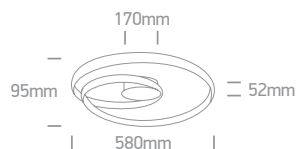

one

The Swirl Range

IP20

63066A | 30W | SMD 2835 | Steel + aluminium

IP20

63066 | 30W | SMD 2835 | Steel + aluminium

| Order Code | Colour | Light Colour | CCT (K) | Watts | Lumen (lm) | Input | Class | | Notes |
|------------|--------|--------------|---------|-------|------------|-------|-------|---|-----------------------------|
| 63066A/W | White | Warm white | 3000K | 30W | 1800lm | 230V | | 1 | Complete with 24V DC driver |
| 63066A/B | Black | Warm white | 3000K | 30W | 1800lm | 230V | | 1 | Complete with 24V DC driver |
| 63066/W | White | Warm white | 3000K | 30W | 1500lm | 230V | | 1 | Complete with 24V DC driver |
| 63066/B | Black | Warm white | 3000K | 30W | 1500lm | 230V | | 1 | Complete with 24V DC driver |