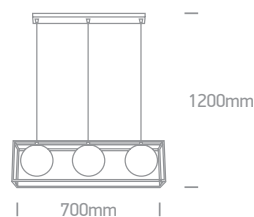

Order Code	Colour	Watts	Input	Class		Notes
62174A/BS	Brass	8W	100-240V		1	-
62174B/BS	Brass	4x8W	100-240V		1	-
63174C/BS	Brass	3x8W	100-240V		1	-