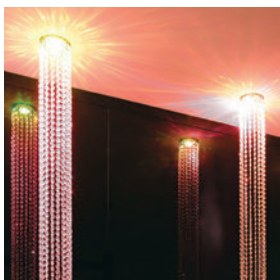

Order Code	Colour	Watts	Input	Class	40cm	72mm	50mm	4	Notes
10105C4/C	Chrome	50W	12V						-