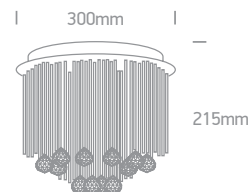

62158B | 6x9W | G9 | Metal + aluminium rods + glass