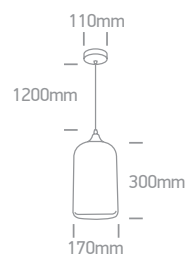

Glass Range Pendants

63136 | 12W | E27 | Metal + glass

IP20

Suitable for E27 LED lamp.

63138 | 12W | E27 | Metal + glass

IP20

Suitable for E27 LED lamp.

63138 | 12W | E27 | Metal + glass