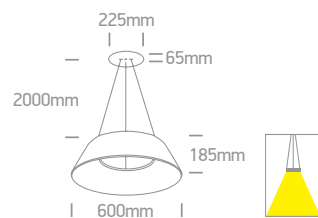

63058A | 80W | SMD 2835 | Aluminium

IP20