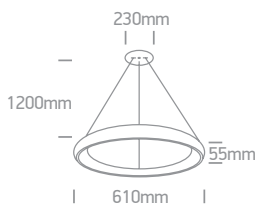

LED Pendant Rings

63050 | 40W | SMD 2835 | Steel + aluminium

IP20

62144NB | 50W | SMD 2835 | Metal

IP20

62144NB | 50W | SMD 2835 | Metal

new

IP20

63114 | 40W | SMD 2835 | Metal + ABS

IP20

Order Code	Colour	Light Colour	CCT (K)	Watts	Lumen (lm)	Input	Class	Box	Notes
63050/W	White	Warm white	3000K	40W	2250lm	230V	⊕	1	Complete with 24V DC driver
63050/B	Black	Warm white	3000K	40W	2250lm	230V	⊕	1	Complete with 24V DC driver
62144NB/W/W	White	Warm white	3000K	50W	3000lm	230V	⊕	1	Complete with 1200mA driver
62144NB/B/W	Black	Warm white	3000K	50W	3000lm	230V	⊕	1	Complete with 1200mA driver
62144NB/BBS/W	Brushed brass	Warm white	3000K	50W	3000lm	230V	⊕	1	Complete with 1200mA driver
62144NB/BGL/W	Brushed gold	Warm white	3000K	50W	3000lm	230V	⊕	1	Complete with 1200mA driver
63114/W/W	White	Warm white	3000K	40W	2400lm	230V	⊕	1	Complete with 1000mA driver
63114/B/W	Black	Warm white	3000K	40W	2400lm	230V	⊕	1	Complete with 1000mA driver