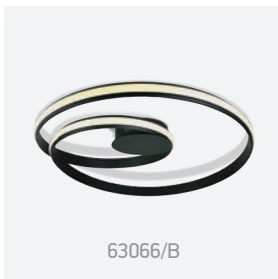

one

The Swirl Range

IP20

63066A | 30W | SMD 2835 | Steel + aluminium

IP20

63066 | 30W | SMD 2835 | Steel + aluminium

| Order Code | Colour | Light Colour | CCT (K) | Watts | Lumen (lm) | Input | Class | | Notes |
|------------|--------|--------------|---------|-------|------------|-------|-------|---|-----------------------------|
| 63066A/W | White | Warm white | 3000K | 30W | 1800lm | 230V | | 1 | Complete with 24V DC driver |
| 63066A/B | Black | Warm white | 3000K | 30W | 1800lm | 230V | | 1 | Complete with 24V DC driver |
| 63066/W | White | Warm white | 3000K | 30W | 1500lm | 230V | | 1 | Complete with 24V DC driver |
| 63066/B | Black | Warm white | 3000K | 30W | 1500lm | 230V | | 1 | Complete with 24V DC driver |