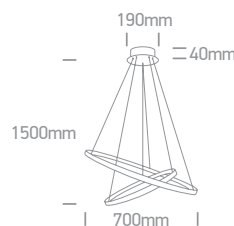

63054C | 150W | SMD 2835 | Steel + aluminium + acrylic crystal look

LED BUILT IN
80 CRI **CE** **2 YEAR**

IP20