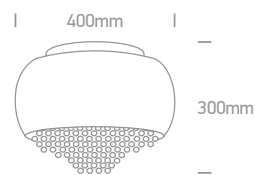

Modern Glass Art Range

62170A | 4x9W | G9 | Metal + glass

IP20

62170B | 6x9W | G9 | Metal + glass

IP20

| Order Code | Colour | Watts | Input | Class | | Notes |
|---------------|--------|-------|----------|-------|---|-------|
| 62170A | Copper | 4x9W | 100-240V | ⊕ | 1 | - |
| 62170B | Copper | 6x9W | 100-240V | ⊕ | 1 | - |