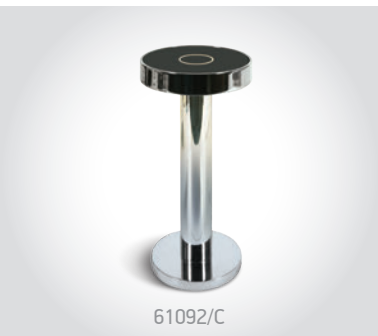

61092/B

61092 | 2,5W | SMD LED | CCT Adjustable | Dimmable | Die cast

Rechargeable USB socket.

new
IP65