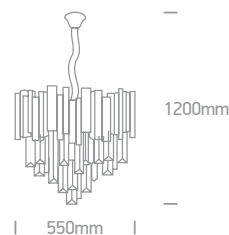

Retro Classic Range

63132P | 8x8W | E14 | Aluminium + glass

3
YEAR

IP20

60132 | 2x8W | E14 | Aluminium + glass

3
YEAR

IP20

Order Code	Colour	Watts	Input	Class		Notes
63132P	Brass	8x8W	100-240V		1	-
60132	Brass	2x8W	100-240V		8	-