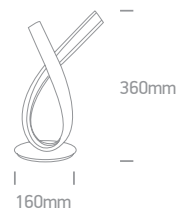

With ON/OFF Switch / EU Plug.

LED
 BUILT IN
80
 CRI **CE** **2**
 YEAR

IP20

61086 | 10W | SMD 2835 | Steel + aluminium + acrylic

With ON/OFF Switch / EU Plug.

LED
 BUILT IN
80
 CRI **CE** **2**
 YEAR

| Order Code | Colour | Light Colour | CCT (K) | Watts | Lumen (lm) | Input | Class | | Notes |
|------------|--------|--------------|---------|-------|------------|-------|-------|---|-----------------------------|
| 61086/W | White | Warm white | 3000K | 10W | 550lm | 230V | | 5 | Complete with 24V DC driver |
| 61086/B | Black | Warm white | 3000K | 10W | 550lm | 230V | | 5 | Complete with 24V DC driver |
| 61086/BS | Brass | Warm white | 3000K | 10W | 550lm | 230V | | 5 | Complete with 24V DC driver |