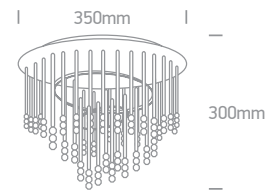

The Classic Range

62164A | 4x9W | G9 | Metal + glass rods + glass

IP20

62164B | 6x9W | G9 | Metal + glass rods + glass

IP20

62168B | 8x9W | G9 | Metal + aluminium tubes

IP20

60168 | 2x9W | G9 | Metal + aluminium tubes