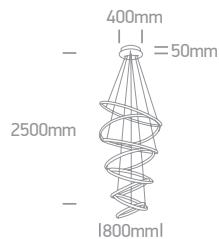

IP20

63054C | 150W | SMD 2835 | Steel + aluminium + acrylic crystal look

LED BUILT IN
80 CRI **CE** **2 YEAR**

IP20

| Order Code | Colour | Light Colour | CCT (K) | Watts | Lumen (lm) | Input | Class |  | Notes |
|-----------------|--------|--------------|---------|-------|------------|-------|---|---|-----------------------------|
| 63054A/B | Black | Warm white | 3000K | 20W | 1000lm | 230V |  | 1 | Complete with 24V DC driver |
| 63054B/B | Black | Warm white | 3000K | 40W | 2000lm | 230V |  | 1 | Complete with 24V DC driver |
| 63054C/B | Black | Warm white | 3000K | 150W | 8500lm | 230V |  | 1 | Complete with 24V DC driver |