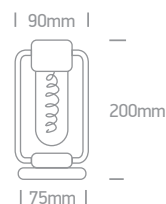

Charging time: ≤6,5Hrs
Working time: ≥10Hrs
100% light intensity

Order Code	Colour	Light Colour	CCT (K)	Watts	Lumen (lm)	Class		Notes
61090/W	White	Extra warm white - Warm white	2700K - 3000K	2,5W	100lm		6	2x4400mAh lithium battery
61090/B	Black	Extra warm white - Warm white	2700K - 3000K	2,5W	100lm		6	2x4400mAh lithium battery
61094/W/UW	White	Ultra warm white	2200K	1,8W	120lm		6	2x4400mAh lithium battery