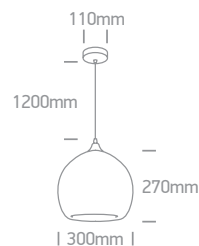

Glass Range Pendants

63136 | 12W | E27 | Metal + glass

IP20

Suitable for E27 LED lamp.

63138 | 12W | E27 | Metal + glass

IP20

Suitable for E27 LED lamp.

63138 | 12W | E27 | Metal + glass