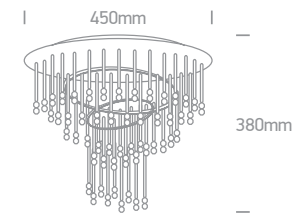

The Classic Range

62164A | 4x9W | G9 | Metal + glass rods + glass

IP20

62164B | 6x9W | G9 | Metal + glass rods + glass

IP20

62168B | 8x9W | G9 | Metal + aluminium tubes

IP20

60168 | 2x9W | G9 | Metal + aluminium tubes