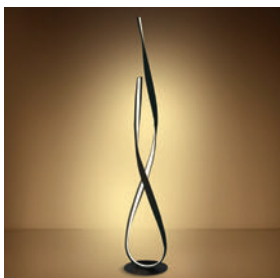

61086A/BS

IP20

61086A | 29W | SMD 2835 | Steel + aluminium + acrylic

With ON/OFF Switch / EU Plug.

LED
BUILT IN
80
CRI **CE** **2**
YEAR