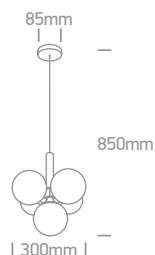

The Nordic Decorative Range

63116 | 9W | G9 | Steel

5
YEAR

IP20

63116A | 5x9W | G9 | Steel

5
YEAR

IP20

| Order Code | Colour | Watts | Input | Class | | Notes |
|------------|---------------|-------|----------|-------|---|-------|
| 63116/BBS | Brushed brass | 9W | 100-240V | | 4 | - |
| 63116A/BBS | Brushed brass | 5x9W | 100-240V | | 2 | - |