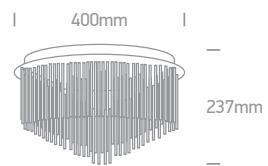

The Classic Range

62164A | 4x9W | G9 | Metal + glass rods + glass

IP20

62164B | 6x9W | G9 | Metal + glass rods + glass

IP20

62168B | 8x9W | G9 | Metal + aluminium tubes

IP20

60168 | 2x9W | G9 | Metal + aluminium tubes