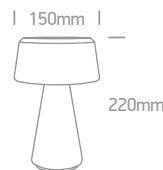

Charging time: 3,5Hrs
Working time:
4Hrs / 8Hrs / 15Hrs
100% / 50% / 25%

Order Code	Colour	Light Colour	CCT (K)	Watts	Lumen (lm)	Class	Box	Notes
61084/B	Black	Warm white	3000K	2W	80lm	III	8	1x2200mAh lithium battery
61088/W	White	Warm white	3000K	3W	120lm	III	9	1x2200mAh lithium battery
61088/B	Black	Warm white	3000K	3W	120lm	III	9	1x2200mAh lithium battery