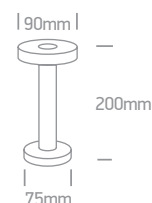

Rechargeable USB socket.

new
IP65

Charging time: ≤6,5Hrs
Working time: ≥10Hrs
100% light intensity

61092/C

61092 | 2,5W | SMD LED | CCT Adjustable | Dimmable | Die cast

Rechargeable USB socket.

new
IP65

Charging time: ≤6,5Hrs
Working time: ≥10Hrs
100% light intensity