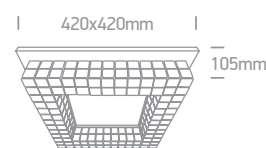

one

The Glass Stone Series

62184A | 24W | SMD 2835 | Metal + glass

new
IP20

62184B | 24W | SMD 2835 | Metal + glass

new
IP20

| Order Code | Colour | Light Colour | CCT (K) | Watts | Lumen (lm) | Input | Class | 📦 | Notes |
|-------------------|--------|--------------|---------|-------|------------|-------|-------|---|----------------------------|
| 62184A/C/W | Chrome | Warm white | 3000K | 24W | 1300lm | 230V | ⊕ | 1 | Complete with 300mA driver |
| 62184B/C/W | Chrome | Warm white | 3000K | 24W | 1300lm | 230V | ⊕ | 1 | Complete with 300mA driver |