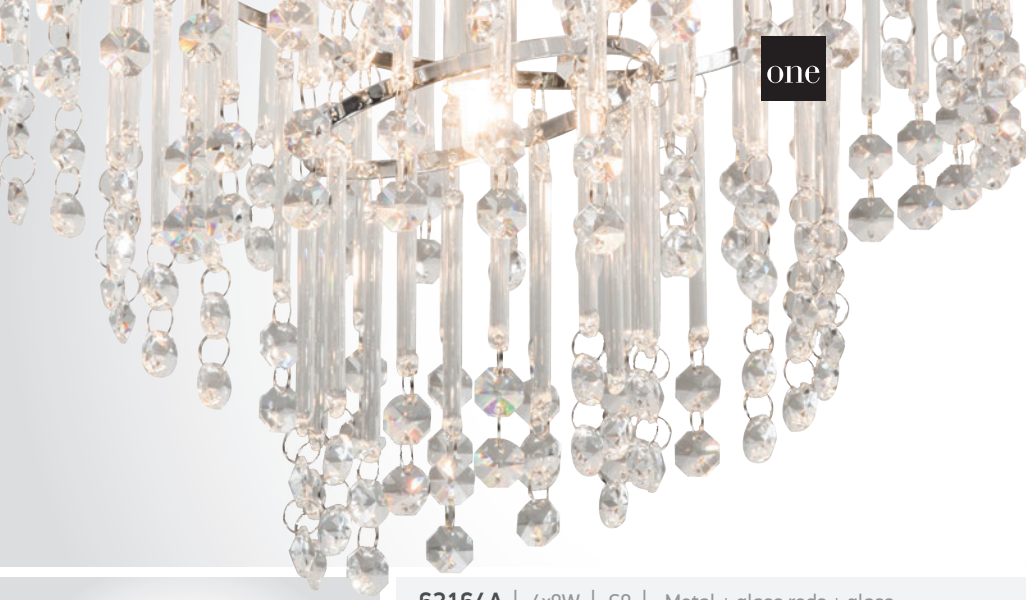

The Classic Range

62164A | 4x9W | G9 | Metal + glass rods + glass

IP20

62164B | 6x9W | G9 | Metal + glass rods + glass

IP20

62168B | 8x9W | G9 | Metal + aluminium tubes

IP20

60168 | 2x9W | G9 | Metal + aluminium tubes