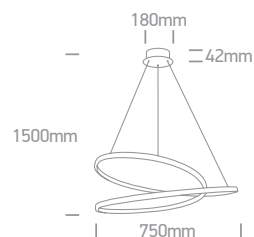

The Swirl Range

63062 | 36W | SMD 2835 | Steel + aluminium + acrylic

LED BUILT IN
80 CRI
CE
2 YEAR

IP20

63068A | 40W | SMD 2835 | Steel + aluminium + acrylic

LED BUILT IN
80 CRI
CE
2 YEAR

IP20

63068 | 30W | SMD 2835 | Steel + aluminium + acrylic