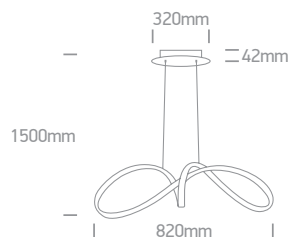

63068A | 40W | SMD 2835 | Steel + aluminium + acrylic

LED BUILT IN
80 CRI
CE
2 YEAR

IP20