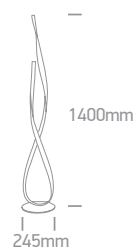

61086A/BS

IP20

61086A | 29W | SMD 2835 | Steel + aluminium + acrylic

With ON/OFF Switch / EU Plug.

LED
BUILT IN
80
CRI **CE** **2**
YEAR