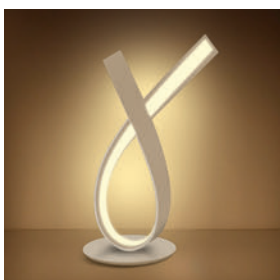

The Ribbon Table Lamp

IP20

61086 | 10W | SMD 2835 | Steel + aluminium + acrylic

With ON/OFF Switch / EU Plug.

LED
 BUILT IN
80
 CRI **CE** **2**
 YEAR

IP20

61086 | 10W | SMD 2835 | Steel + aluminium + acrylic