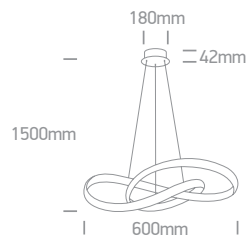

one

The Swirl Range

IP20

63066A | 30W | SMD 2835 | Steel + aluminium

IP20

63066 | 30W | SMD 2835 | Steel + aluminium

| Order Code | Colour | Light Colour | CCT (K) | Watts | Lumen (lm) | Input | Class | | Notes |
|------------|--------|--------------|---------|-------|------------|-------|-------|---|-----------------------------|
| 63066A/W | White | Warm white | 3000K | 30W | 1800lm | 230V | | 1 | Complete with 24V DC driver |
| 63066A/B | Black | Warm white | 3000K | 30W | 1800lm | 230V | | 1 | Complete with 24V DC driver |
| 63066/W | White | Warm white | 3000K | 30W | 1500lm | 230V | | 1 | Complete with 24V DC driver |
| 63066/B | Black | Warm white | 3000K | 30W | 1500lm | 230V | | 1 | Complete with 24V DC driver |