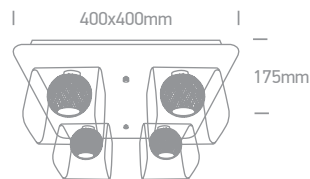

Order Code	Colour	Watts	Input	Class		Notes
60178A/C	Chrome	9W	100-240V		10	-
60178B/C	Chrome	4x9W	100-240V		1	-