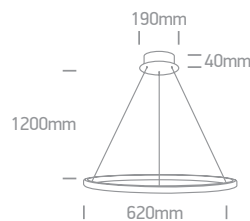

The Crystal Swirl Range

63054A | 20W | SMD 2835 | Steel + aluminium + acrylic crystal look

LED BUILT IN
80 CRI **CE** **2 YEAR**

IP20

63054B | 40W | SMD 2835 | Steel + aluminium + acrylic crystal look

LED BUILT IN
80 CRI **CE** **2 YEAR**