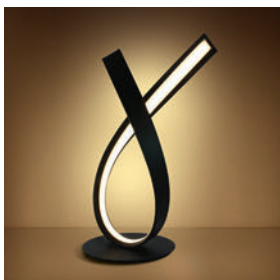

IP20

61086 | 10W | SMD 2835 | Steel + aluminium + acrylic

With ON/OFF Switch / EU Plug.

LED
BUILT IN
80
CRI **CE** **2**
YEAR