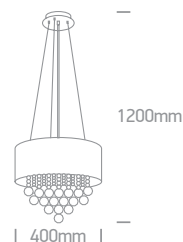

Retro Classic Pendants

63134P | 4x8W | E14 | Fabric + glass

3
YEAR

IP20

Suitable for E14 LED lamps.

| Order Code | Colour | Watts | Input | Class | Class | Notes |
|------------|-----------|-------|----------|-------|-------|-------|
| 63134P | Dark grey | 4x8W | 100-240V | ⊕ | 1 | - |