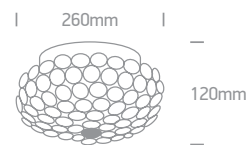

62176B | 5x9W | G9 | Metal + glass