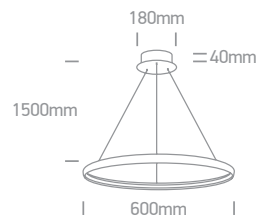

LED Pendant Rings

63048 | 19W | SMD 2835 | Steel + aluminium

LED BUILT IN
80 CRI CE 2 YEAR

IP20

63048 | 19W | SMD 2835 | Steel + aluminium

LED BUILT IN
80 CRI CE 2 YEAR

IP20

63048 | 19W | SMD 2835 | Steel + aluminium

LED BUILT IN
80 CRI CE 2 YEAR

IP20

Order Code	Colour	Light Colour	CCT (K)	Watts	Lumen (lm)	Input	Class		Notes
63048/W	White	Warm white	3000K	19W	1000lm	230V		1	Complete with 24V DC driver
63048/B	Black	Warm white	3000K	19W	1000lm	230V		1	Complete with 24V DC driver
63048/C	Chrome	Warm white	3000K	19W	1000lm	230V		1	Complete with 24V DC driver