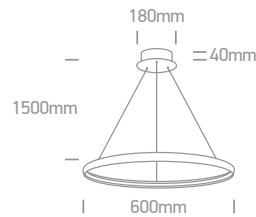

LED Pendant Rings

63048 | 19W | SMD 2835 | Steel + aluminium

LED BUILT IN
80 CRI CE 2 YEAR

IP20

63048 | 19W | SMD 2835 | Steel + aluminium

LED BUILT IN
80 CRI CE 2 YEAR

IP20

63048 | 19W | SMD 2835 | Steel + aluminium

LED BUILT IN
80 CRI CE 2 YEAR

IP20

Order Code	Colour	Light Colour	CCT (K)	Watts	Lumen (lm)	Input	Class		Notes
63048/W	White	Warm white	3000K	19W	1000lm	230V		1	Complete with 24V DC driver
63048/B	Black	Warm white	3000K	19W	1000lm	230V		1	Complete with 24V DC driver
63048/C	Chrome	Warm white	3000K	19W	1000lm	230V		1	Complete with 24V DC driver