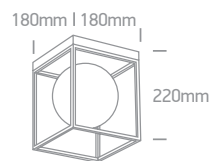

one

The Nordic Decorative Range

62174A | 8W | E14 | Metal + glass

IP20

3
YEAR

Suitable for E14 LED lamp.

62174B | 4x8W | E14 | Metal + glass

IP20