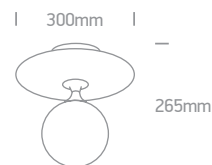

62116A | 5x9W | G9 | Steel