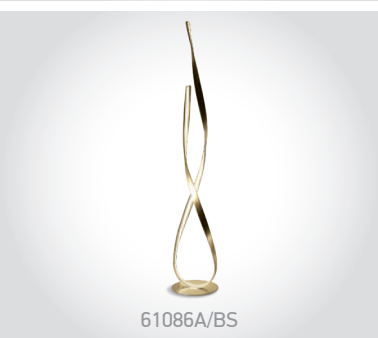

61086A/B

61086A/BS

IP20

61086A | 29W | SMD 2835 | Steel + aluminium + acrylic

With ON/OFF Switch / EU Plug.

LED
BUILT IN
80
CRI **CE** **2**
YEAR