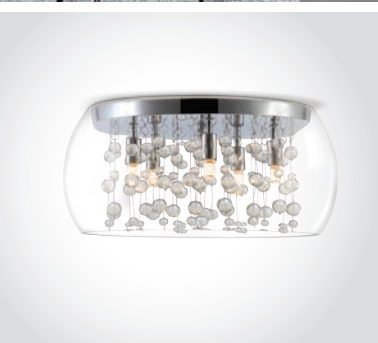

one

The Classic Range

62166B | 5x9W | G9 | Metal + glass

3
YEAR