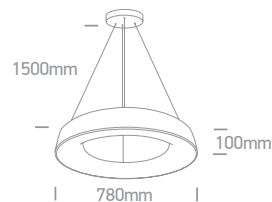

Order Code	Colour	Light Colour	CCT (K)	Watts	Lumen (lm)	Input	Class	Box	Notes
62142NB/W/W	White	Warm white	3000K	42W	3570lm	230V	⊕	1	Complete with 1050mA driver
62142NB/AN/W	Anthracite	Warm white	3000K	42W	3570lm	230V	⊕	1	Complete with 1050mA driver
62180NB/W/W	White	Warm white	3000K	80W	6400lm	230V	⊕	1	Complete with 1000mA drivers
62180NB/B/W	Black	Warm white	3000K	80W	6400lm	230V	⊕	1	Complete with 1000mA drivers