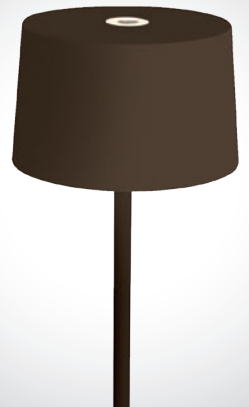

one

Portable Trendy Light

61082A/W

61082A/B

61082A/BR

61082A/B

61082A/W

61082A/BR

Portable Trendy Light

61082A/W

61082A | 3,3W | SMD LED | Touch switch | Dimmable | Die cast

Rechargeable USB socket.

Charging time: 6Hrs
Working time: 9Hrs

61082A/B

61082A | 3,3W | SMD LED | Touch switch | Dimmable | Die cast