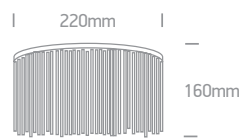

Order Code	Colour	Watts	Input	Class		Notes
62164A	Chrome	4x9W	100-240V		5	-
62164B	Chrome	6x9W	100-240V		1	-
62168B	Chrome	8x9W	100-240V		1	-
60168	Chrome	2x9W	100-240V		8	-