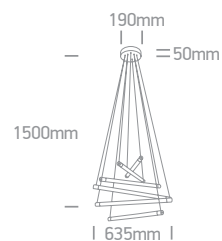

Order Code	Colour	Light Colour	CCT (K)	Watts	Lumen (lm)	Input	Class	⊞	Notes
63056/BBS	Brushed brass	Warm white	3000K	65W	3900lm	230V	⊞	1	Complete with 24V DC driver