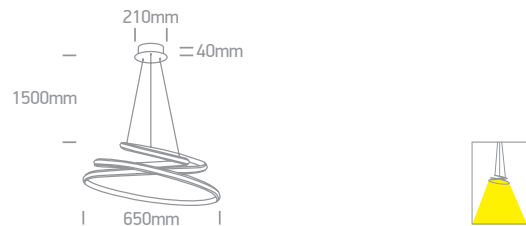

LED Pendant Rings

63046 | 25W | SMD 2835 | Steel + aluminium

Oval shape.

IP20

63046A | 45W | SMD 2835 | Steel + aluminium

IP20

63046A/W

63046A/B