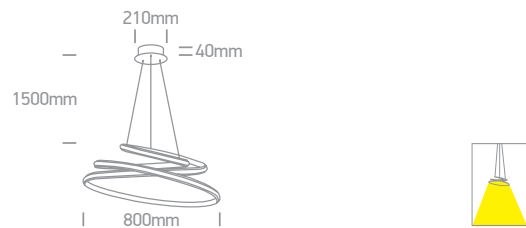

IP20

Order Code	Colour	Light Colour	CCT (K)	Watts	Lumen (lm)	Input	Class	Box	Notes
63046/W	White	Warm white	3000K	25W	1540lm	230V	⊕	1	Complete with 24V DC driver
63046A/W	White	Warm white	3000K	45W	2700lm	230V	⊕	1	Complete with 24V DC driver
63046A/B	Black	Warm white	3000K	45W	2700lm	230V	⊕	1	Complete with 24V DC driver
63046B/W	White	Warm white	3000K	50W	3000lm	230V	⊕	1	Complete with 24V DC driver