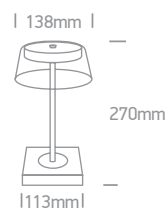

Charging time: ≤6,5Hrs
Working time: ≥10Hrs
100% light intensity