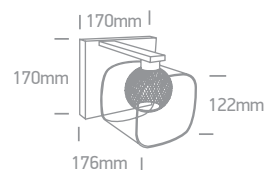

The Cube Range

60178A | 9W | G9 | Metal + glass

3
YEAR

new

IP20

Suitable for G9 LED lamps.

60178B | 4x9W | G9 | Metal + glass

3
YEAR