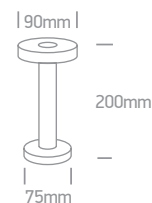

Charging time: ≤6,5Hrs
Working time: ≥10Hrs
100% light intensity