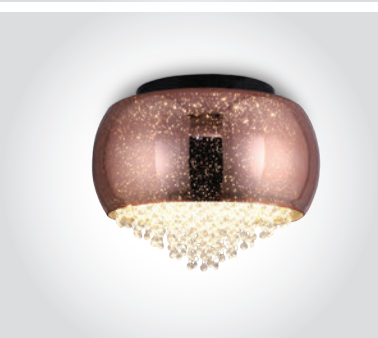

62170B | 6x9W | G9 | Metal + glass

IP20