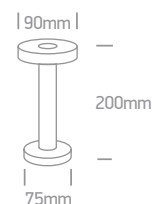

Charging time: ≤6,5Hrs
Working time: ≥10Hrs
100% light intensity