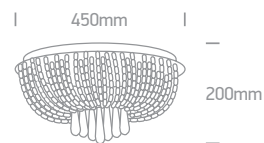

The Classic Luxury Range

62162A | 6x9W | G9 | Metal + plastic beads + glass

3
YEAR

IP20

60162 | 2x9W | G9 | Metal + Plastic beads + glass

3
YEAR

IP20

Order Code	Colour	Watts	Input	Class		Notes
62162A	Chrome	6x9W	100-240V		1	-
60162	Chrome	2x9W	100-240V		8	-