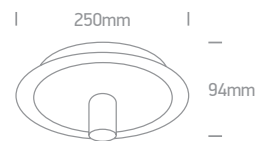

one

Retro Ceiling Lights

62172A | 12W | E27 | Metal

IP20

62172B | 3x12W | E27 | Metal

IP20

62172C | 6x12W | E27 | Metal

IP20

Order Code	Colour	Watts	Input	Class		Notes
62172A/BS	Brass	12W	100-240V		10	-
62172B/BS	Brass	3x12W	100-240V		5	-
63172C/BS	Brass	6x12W	100-240V		5	-