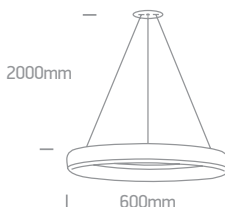

Order Code	Colour	Light Colour	CCT (K)	Watts	Lumen (lm)	Input	Class	Box	Notes
63050/W	White	Warm white	3000K	40W	2250lm	230V	⊕	1	Complete with 24V DC driver
63050/B	Black	Warm white	3000K	40W	2250lm	230V	⊕	1	Complete with 24V DC driver
62144NB/W/W	White	Warm white	3000K	50W	3000lm	230V	⊕	1	Complete with 1200mA driver
62144NB/B/W	Black	Warm white	3000K	50W	3000lm	230V	⊕	1	Complete with 1200mA driver
62144NB/BBS/W	Brushed brass	Warm white	3000K	50W	3000lm	230V	⊕	1	Complete with 1200mA driver
62144NB/BGL/W	Brushed gold	Warm white	3000K	50W	3000lm	230V	⊕	1	Complete with 1200mA driver
63114/W/W	White	Warm white	3000K	40W	2400lm	230V	⊕	1	Complete with 1000mA driver
63114/B/W	Black	Warm white	3000K	40W	2400lm	230V	⊕	1	Complete with 1000mA driver