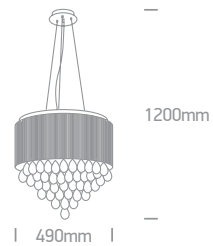

Order Code	Colour	Watts	Input	Class	Class	Notes
63130P	Chrome	9x9W	100-240V	⊕	1	-