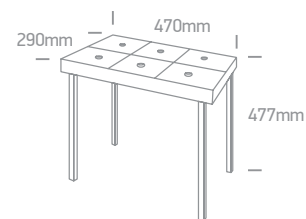

Order Code	Colour	Light Colour	CCT (K)	Watts	Lumen (lm)	Class	Notes
61092/W	White	Extra warm white - Warm white	2700K - 3000K	2,5W	120lm	III	6 2x4400mAh lithium battery
61092/B	Black	Extra warm white - Warm white	2700K - 3000K	2,5W	120lm	III	6 2x4400mAh lithium battery
61092/C	Chrome	Extra warm white - Warm white	2700K - 3000K	2,5W	120lm	III	6 2x4400mAh lithium battery
61092/GL	Gold	Extra warm white - Warm white	2700K - 3000K	2,5W	120lm	III	6 2x4400mAh lithium battery