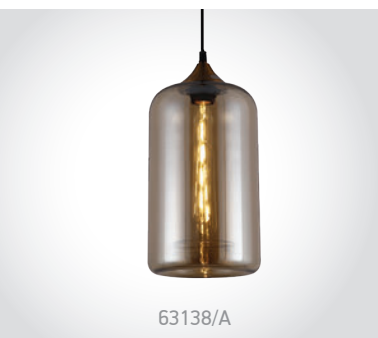

Glass Range Pendants

63136 | 12W | E27 | Metal + glass

IP20

Suitable for E27 LED lamp.

63138 | 12W | E27 | Metal + glass

IP20

Suitable for E27 LED lamp.

63138 | 12W | E27 | Metal + glass