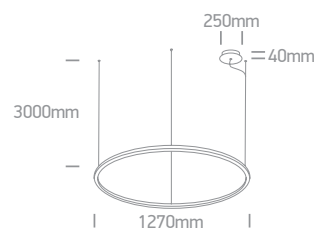

62156D | 100W | SMD 2835 | Aluminium

IP20