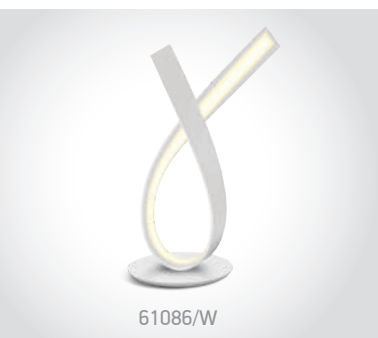

IP20

61086 | 10W | SMD 2835 | Steel + aluminium + acrylic

With ON/OFF Switch / EU Plug.

LED
BUILT IN
80
CRI **CE** **2**
YEAR