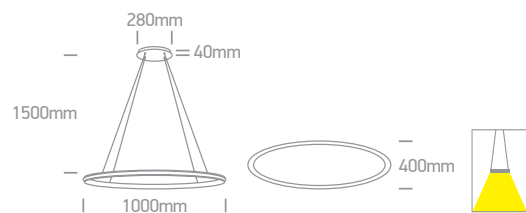

LED Pendant Rings

63046 | 25W | SMD 2835 | Steel + aluminium

Oval shape.

IP20

63046A | 45W | SMD 2835 | Steel + aluminium

IP20

63046B | 50W | SMD 2835 | Steel + aluminium

IP20

Order Code	Colour	Light Colour	CCT (K)	Watts	Lumen (lm)	Input	Class	Box	Notes
63046/W	White	Warm white	3000K	25W	1540lm	230V	⊕	1	Complete with 24V DC driver
63046A/W	White	Warm white	3000K	45W	2700lm	230V	⊕	1	Complete with 24V DC driver
63046A/B	Black	Warm white	3000K	45W	2700lm	230V	⊕	1	Complete with 24V DC driver
63046B/W	White	Warm white	3000K	50W	3000lm	230V	⊕	1	Complete with 24V DC driver