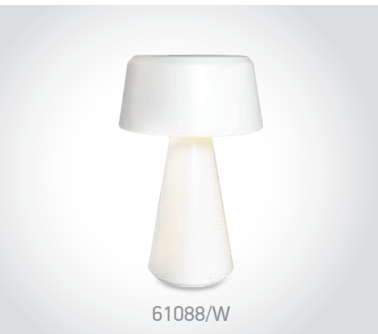

Portable Table Lights

61084 | 2W | SMD LED | Touch switch | 3-Step dimming | Metal + PC

Rechargeable USB socket.

IP44

Charging time: 4Hrs
Working time: 8Hrs

61088 | 3W | SMD LED | 3-Step dimming | ABS

Rechargeable USB socket.