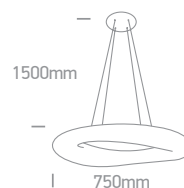

63110D | 108W | SMD 2835 | Metal base + PC

LED BUILT IN
80 CRI
3 YEAR

IP20