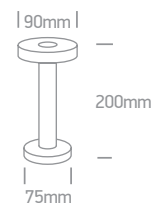

Portable Table Lights

61092/W

61092 | 2,5W | SMD LED | CCT Adjustable | Dimmable | Die cast

Rechargeable USB socket.

new
IP65

Charging time: ≤6,5Hrs
Working time: ≥10Hrs
100% light intensity

61092/B

61092 | 2,5W | SMD LED | CCT Adjustable | Dimmable | Die cast