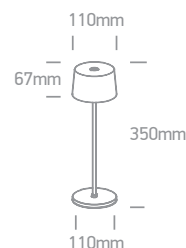

Charging time: 6Hrs
Working time: 9Hrs