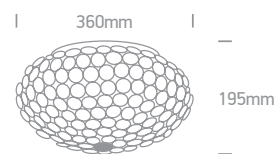

60176 | 2x9W | G9 | Metal + glass