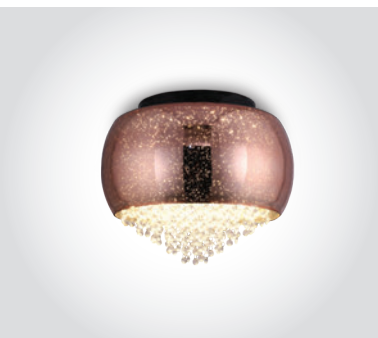

62170A | 4x9W | G9 | Metal + glass

IP20