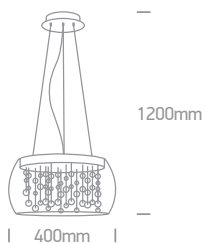

one

The Classic Range

62166B | 5x9W | G9 | Metal + glass

3
YEAR

IP20

63166P | 5x9W | G9 | Metal + glass

3
YEAR

IP20