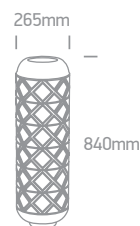

one

16

Decorative

Pages 567-608

MR16 | GU5,3 | G9 | E27 | E14 | SMD LED | LED

Die cast + crystal | Wood | Metal + glass | Plastic | ABS | PC | Steel + aluminium

LED BUILT IN  IP20 IP44 IP65

 ADJUSTABLE  DIMMABLE  3-STEP DIMMABLE  IK⁰⁶  CE  80 CRI  2 YEAR  3 YEAR  5 YEAR

The Oriental Range Metal

61048A | 40W | E27 | Metal | Table lamp

IP20

61048B | 40W | E27 | Metal | Floor lamp

IP20

| Order Code | Colour | Watts | Input | Class | | Notes |
|---------------|------------------|-------|----------|-------|---|-------|
| 61048A | Antique oriental | 40W | 100-240V | | 1 | - |
| 61048B | Antique oriental | 40W | 100-240V | | 1 | - |