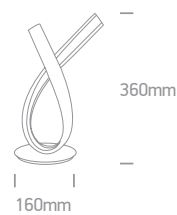

The Ribbon Table Lamp

IP20

61086 | 10W | SMD 2835 | Steel + aluminium + acrylic

With ON/OFF Switch / EU Plug.

LED
 BUILT IN
80
 CRI **CE** **2**
 YEAR

IP20

61086 | 10W | SMD 2835 | Steel + aluminium + acrylic

With ON/OFF Switch / EU Plug.

LED
 BUILT IN
80
 CRI **CE** **2**
 YEAR

IP20

61086 | 10W | SMD 2835 | Steel + aluminium + acrylic

With ON/OFF Switch / EU Plug.

LED
 BUILT IN
80
 CRI **CE** **2**
 YEAR

| Order Code | Colour | Light Colour | CCT (K) | Watts | Lumen (lm) | Input | Class | | Notes |
|------------|--------|--------------|---------|-------|------------|-------|-------|---|-----------------------------|
| 61086/W | White | Warm white | 3000K | 10W | 550lm | 230V | | 5 | Complete with 24V DC driver |
| 61086/B | Black | Warm white | 3000K | 10W | 550lm | 230V | | 5 | Complete with 24V DC driver |
| 61086/BS | Brass | Warm white | 3000K | 10W | 550lm | 230V | | 5 | Complete with 24V DC driver |