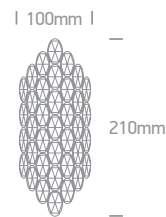

Order Code	Colour	Watts	Input	Class	Box	Notes
62176A	Chrome	3x9W	100-240V	⊕	4	-
62176B	Chrome	5x9W	100-240V	⊕	1	-
60176	Chrome	2x9W	100-240V	⊕	10	-