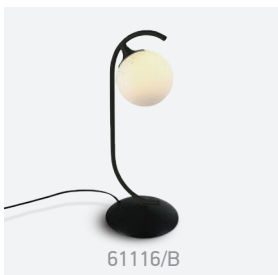

IP20

EU Schuko Plug.

| Order Code | Colour | Watts | Input | Class | | | Notes |
|------------|---------------|-------|----------|-------|-------|---|--------------------|
| 62116/BBS | Brushed brass | 9W | 100-240V | | - | 4 | - |
| 62116A/BBS | Brushed brass | 5x9W | 100-240V | | - | 2 | - |
| 60116/BBS | Brushed brass | 9W | 100-240V | | - | 4 | - |
| 61116/B | Black | 9W | 100-240V | | 150cm | 4 | With ON/OFF Switch |
| 61116/BBS | Brushed brass | 9W | 100-240V | | 150cm | 4 | With ON/OFF Switch |