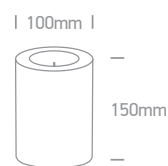

Order Code	Battery		Notes
9C004A/F	2xAA	24	-
9C004B/F	2xAA	24	-