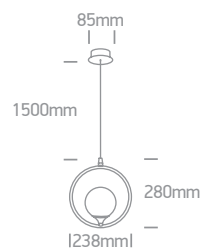

The Nordic Decorative Range

63116 | 9W | G9 | Steel

5
YEAR

IP20

63116A | 5x9W | G9 | Steel

5
YEAR

IP20

| Order Code | Colour | Watts | Input | Class | | Notes |
|------------|---------------|-------|----------|-------|---|-------|
| 63116/BBS | Brushed brass | 9W | 100-240V | | 4 | - |
| 63116A/BBS | Brushed brass | 5x9W | 100-240V | | 2 | - |