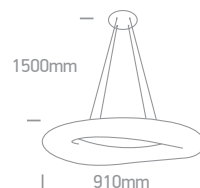

63112 | 60W | SMD 2835 | Metal + Plastic

LED BUILT IN
80 CRI
2 YEAR

IP20