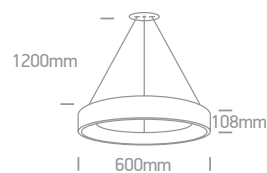

62180NB | 80W | SMD 2835 | Metal base + aluminium + PMMA