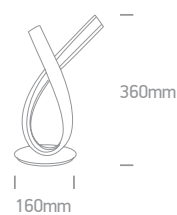

The Ribbon Table Lamp

IP20

61086 | 10W | SMD 2835 | Steel + aluminium + acrylic

With ON/OFF Switch / EU Plug.

LED
 BUILT IN
80
 CRI **CE** **2**
 YEAR

IP20

61086 | 10W | SMD 2835 | Steel + aluminium + acrylic

With ON/OFF Switch / EU Plug.

LED
 BUILT IN
80
 CRI **CE** **2**
 YEAR

IP20

61086 | 10W | SMD 2835 | Steel + aluminium + acrylic

With ON/OFF Switch / EU Plug.

LED
 BUILT IN
80
 CRI **CE** **2**
 YEAR

| Order Code | Colour | Light Colour | CCT (K) | Watts | Lumen (lm) | Input | Class | | Notes |
|------------|--------|--------------|---------|-------|------------|-------|-------|---|-----------------------------|
| 61086/W | White | Warm white | 3000K | 10W | 550lm | 230V | | 5 | Complete with 24V DC driver |
| 61086/B | Black | Warm white | 3000K | 10W | 550lm | 230V | | 5 | Complete with 24V DC driver |
| 61086/BS | Brass | Warm white | 3000K | 10W | 550lm | 230V | | 5 | Complete with 24V DC driver |