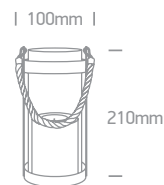

9C008 | LED | Flickering flame | Plastic

ON/OFF and 5 hours timer functions.

IP20
offer