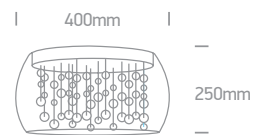

one

The Classic Range

62166B | 5x9W | G9 | Metal + glass

3
YEAR

IP20

63166P | 5x9W | G9 | Metal + glass

3
YEAR

IP20