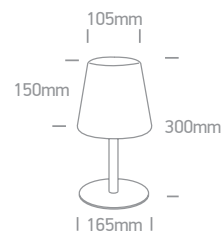

Portable Table Lights

61084 | 2W | SMD LED | Touch switch | 3-Step dimming | Metal + PC

Rechargeable USB socket.

IP44

Charging time: 4Hrs
Working time: 8Hrs

61088 | 3W | SMD LED | 3-Step dimming | ABS

Rechargeable USB socket.