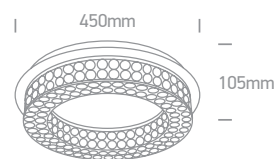

one

The Glass Stone Series

62184A | 24W | SMD 2835 | Metal + glass

new
IP20

62184B | 24W | SMD 2835 | Metal + glass

new
IP20

Order Code	Colour	Light Colour	CCT (K)	Watts	Lumen (lm)	Input	Class	📦	Notes
62184A/C/W	Chrome	Warm white	3000K	24W	1300lm	230V	⊕	1	Complete with 300mA driver
62184B/C/W	Chrome	Warm white	3000K	24W	1300lm	230V	⊕	1	Complete with 300mA driver