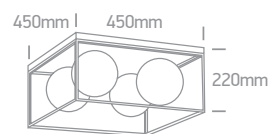

one

The Nordic Decorative Range

62174A | 8W | E14 | Metal + glass

IP20

3
YEAR

Suitable for E14 LED lamp.

62174B | 4x8W | E14 | Metal + glass

IP20

3
YEAR

Suitable for E14 LED lamps.

63174C | 3x8W | E14 | Metal + glass

IP20

3
YEAR

Suitable for E14 LED lamps.

Order Code	Colour	Watts	Input	Class		Notes
62174A/BS	Brass	8W	100-240V		1	-
62174B/BS	Brass	4x8W	100-240V		1	-
63174C/BS	Brass	3x8W	100-240V		1	-