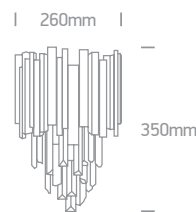

IP20

Order Code	Colour	Watts	Input	Class		Notes
63132P	Brass	8x8W	100-240V		1	-
60132	Brass	2x8W	100-240V		8	-