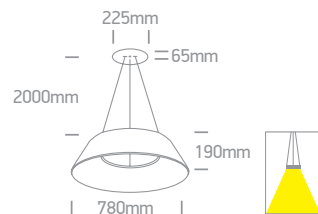

Mushroom Pendants

63058 | 60W | SMD 2835 | Aluminium

IP20

63058A | 80W | SMD 2835 | Aluminium

IP20

| Order Code | Colour | Light Colour | CCT (K) | Watts | Lumen (lm) | Input | Class | 📦 | Notes |
|--------------|--------------------|--------------|---------|-------|------------|-------|-------|---|------------------------------|
| 63058/BAN/W | Brushed anthracite | Warm white | 3000K | 60W | 4200lm | 230V | ⚡ | 1 | Complete with 1400mA driver |
| 63058/BGL/W | Brushed gold | Warm white | 3000K | 60W | 4200lm | 230V | ⚡ | 1 | Complete with 1400mA driver |
| 63058/BBR/W | Brushed brown | Warm white | 3000K | 60W | 4200lm | 230V | ⚡ | 1 | Complete with 1400mA driver |
| 63058A/BAN/W | Brushed anthracite | Warm white | 3000K | 80W | 5600lm | 230V | ⚡ | 1 | Complete with 1050mA drivers |
| 63058A/BGL/W | Brushed gold | Warm white | 3000K | 80W | 5600lm | 230V | ⚡ | 1 | Complete with 1050mA drivers |
| 63058A/BBR/W | Brushed brown | Warm white | 3000K | 80W | 5600lm | 230V | ⚡ | 1 | Complete with 1050mA drivers |