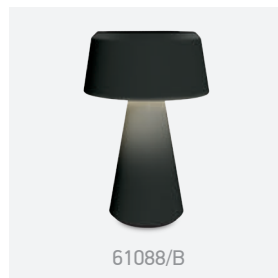

Charging time: 3,5Hrs
Working time:
4Hrs / 8Hrs / 15Hrs
100% / 50% / 25%

Order Code	Colour	Light Colour	CCT (K)	Watts	Lumen (lm)	Class	Box	Notes
61084/B	Black	Warm white	3000K	2W	80lm	III	8	1x2200mAh lithium battery
61088/W	White	Warm white	3000K	3W	120lm	III	9	1x2200mAh lithium battery
61088/B	Black	Warm white	3000K	3W	120lm	III	9	1x2200mAh lithium battery