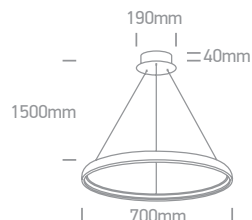

LED Pendant Rings

63050 | 40W | SMD 2835 | Steel + aluminium

IP20

62144NB | 50W | SMD 2835 | Metal

IP20

62144NB | 50W | SMD 2835 | Metal

new

IP20

63114 | 40W | SMD 2835 | Metal + ABS

IP20

Order Code	Colour	Light Colour	CCT (K)	Watts	Lumen (lm)	Input	Class	Box	Notes
63050/W	White	Warm white	3000K	40W	2250lm	230V	⊕	1	Complete with 24V DC driver
63050/B	Black	Warm white	3000K	40W	2250lm	230V	⊕	1	Complete with 24V DC driver
62144NB/W/W	White	Warm white	3000K	50W	3000lm	230V	⊕	1	Complete with 1200mA driver
62144NB/B/W	Black	Warm white	3000K	50W	3000lm	230V	⊕	1	Complete with 1200mA driver
62144NB/BBS/W	Brushed brass	Warm white	3000K	50W	3000lm	230V	⊕	1	Complete with 1200mA driver
62144NB/BGL/W	Brushed gold	Warm white	3000K	50W	3000lm	230V	⊕	1	Complete with 1200mA driver
63114/W/W	White	Warm white	3000K	40W	2400lm	230V	⊕	1	Complete with 1000mA driver
63114/B/W	Black	Warm white	3000K	40W	2400lm	230V	⊕	1	Complete with 1000mA driver