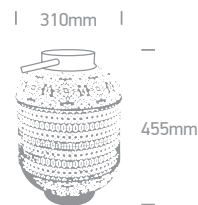

one

The Oriental Range Metal

IP20

5
YEAR

Suitable for E27 LED lamp.

IP20

5
YEAR

Suitable for E27 LED lamp.

Order Code	Colour	Watts	Input	Class		Notes
61050A	Antique oriental	40W	100-240V		1	-
61050B	Antique oriental	40W	100-240V		1	-