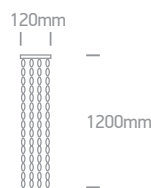

one

Crystal Recessed Die cast + crystal

10105C4 | 50W | MR16 | GU5,3 | Die cast + crystal

3
YEAR

IP20
offer

| Order Code | Colour | Watts | Input | Class | 40cm | 72mm | 50mm | 4 | Notes |
|------------|--------|-------|-------|-------|------|------|------|---|-------|
| 10105C4/C | Chrome | 50W | 12V | | | | | | - |